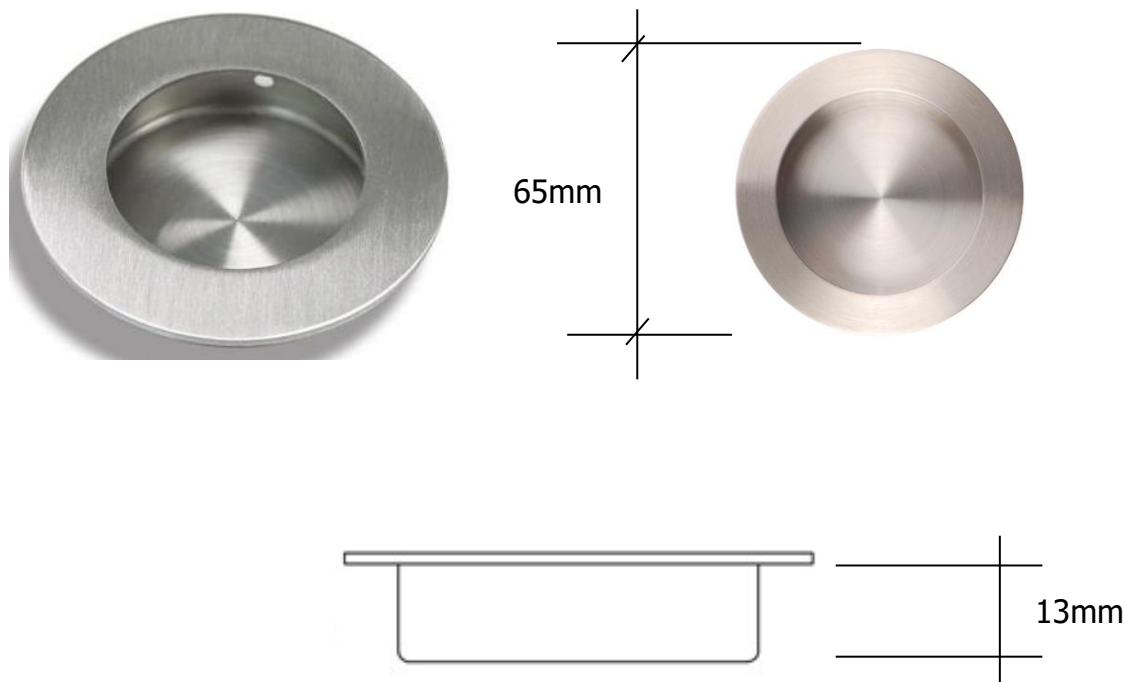

PRODUCT CODE	SIZE	FINISH	
LG.LA28	065	01.153	
PRODUCT	Satin Stainless Steel Grade 304		SUPPLIER
FLUSH PULL HANDLE	65mm diameter X 13mm depth		LAIDLAW GULF LLC

DESCRIPTION

FLUSH PULL HANDLE

Features

- Circular pattern
- 65mm diameter x 13mm depth
- Concealed screw fixed
- Suitable for doors which requires minimum projected trims
- Supplied with screws
- Stainless Steel Grade 304, Polished finish

IMAGE / TECHNICAL DRAWING

LAIDLAW GULF LLC
P.O. Box: 185292, 301 Mayfair Building, DIP-1, Dubai, UAE
Tel: 04-8857404 E-mail: info@laidlaw.ae
Website: www.laidlaw.ae

Member : Guild of Architectural Ironmongers

ISO 9001 Certificate number AE87236A