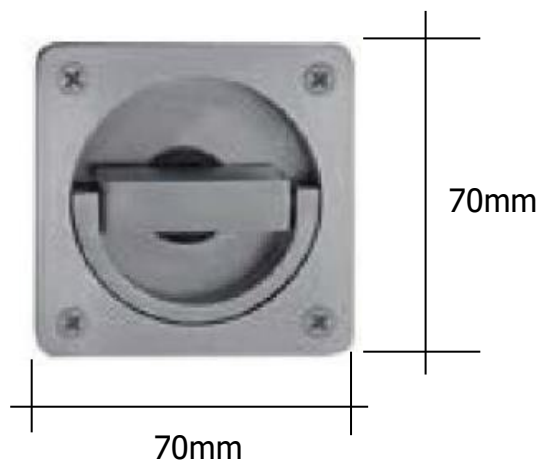

PRODUCT CODE	SIZE	FINISH	
LG.LA27	7070	01.153	
PRODUCT	Satin Stainless Steel Grade 304		SUPPLIER
FLUSH PULL HANDLE	70mm x 70mm		LAIDLAW GULF LLC

DESCRIPTION

FLUSH PULL HANDLE

Features

- Square pattern with Pull Ring
- 70mm height x 70mm width
- Suitable for doors which requires minimum projected trims
- Supplied with 8mm square spindle to operate latch
- Supplied with fixing screws
- Stainless Steel Grade 304, Satin finish

IMAGE / TECHNICAL DRAWING

LAIDLAW GULF LLC
P.O. Box: 185292, 301 Mayfair Building, DIP-1, Dubai, UAE
Tel: 04-8857404 E-mail: info@laidlaw.ae
Website: www.laidlaw.ae

Member : Guild of Architectural Ironmongers

ISO 9001 Certificate number AE87236A