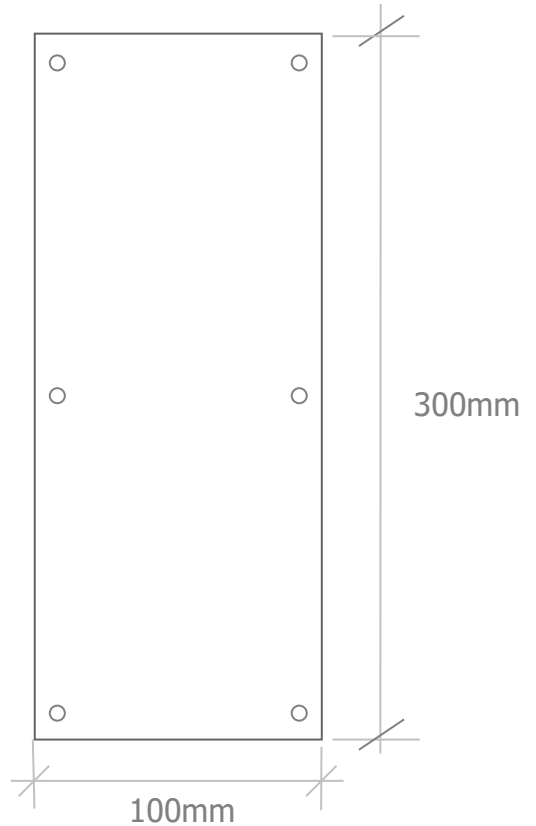

PRODUCT CODE	SIZE	FINISH	
LG.LA23E	300	01.153	
PRODUCT		Satin Stainless Steel Grade 304	SUPPLIER
PUSH PLATE	100mm X 300mm X 1.5mm		LAILAW GULF LLC

DESCRIPTION

PUSHPLATE

Features:

- With Black engraved "PUSH"
- Size: 300mm X 100mm X 1.5mm
- Radiused corners drilled and countersunk
- supplied complete with wood screws
- Stainless Steel Grade 304 with Black engraved letters

IMAGE / TECHNICAL DRAWING

LAILAW GULF LLC
P.O. Box: 185292, 301 Mayfair Building, DIP-1, Dubai, UAE
Tel: 04-8857404 E-mail: info@laidlaw.ae
Website: www.laidlaw.ae

Member : Guild of Architectural Ironmongers

ISO 9001 Certificate number AE87236A