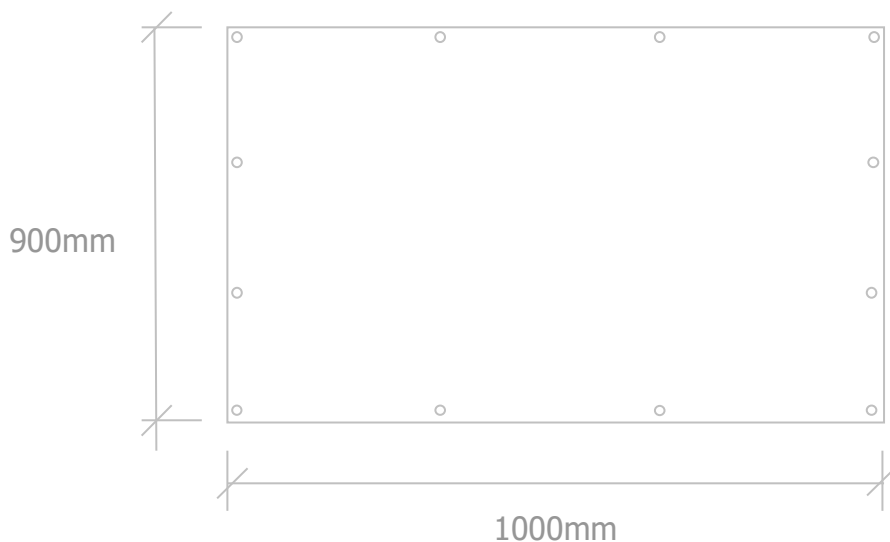

| PRODUCT CODE | SIZE | FINISH |  |
|-----------------|------------------------|---------------------------------|---|
| LG.LA23A | 1000 | 01.153 | |
| PRODUCT | | Satin Stainless Steel Grade 304 | SUPPLIER |
| ARMOR PLATES | 1000mm (W) x 900mm (H) | | LAILAW GULF LLC |

DESCRIPTION

ARMOR PLATE

Features

- 1000mm (W) x 900mm (H) X 1.5mm thickness
- Square corners drilled and countersunk
- Supplied wood screws
- Stainless Steel Grade 304, Satin finish

IMAGE / TECHNICAL DRAWING