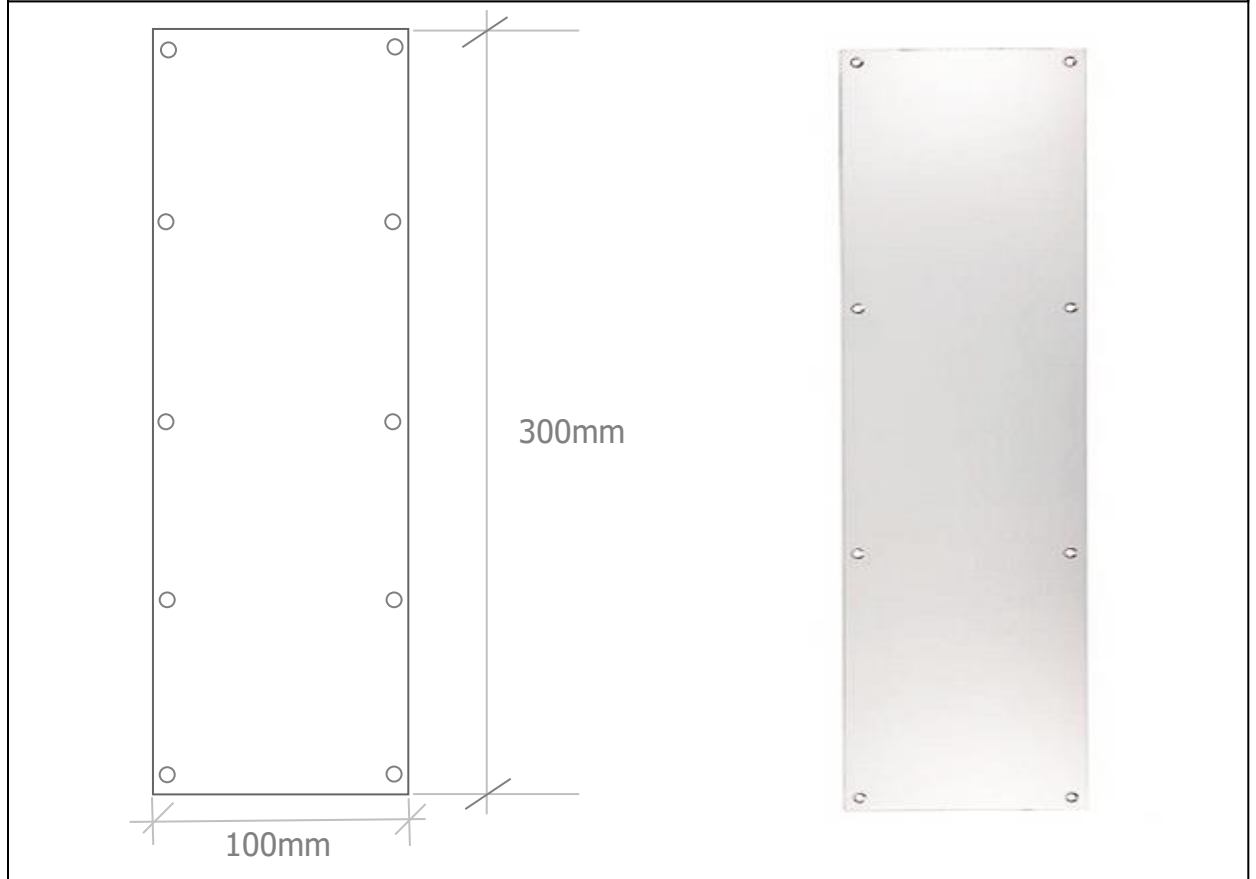

PRODUCT CODE	SIZE	FINISH	
LG.LA23	300	01.153	
PRODUCT		Satin Stainless Steel Grade 304	SUPPLIER
PUSH PLATE	300mm (H) x 100mm (W)		LAIDLAW GULF LLC

DESCRIPTION

PUSHPLATE

Features

- 300mm X 100mm X 1.5mm
- Square corners drilled and countersunk
- Supplied complete with fixing screws
- Stainless Steel Grade 304, Satin finish

IMAGE / TECHNICAL DRAWING

LAIDLAW GULF LLC
P.O. Box: 185292, 301 Mayfair Building, DIP-1, Dubai, UAE
Tel: 04-8857404 E-mail: info@laidlaw.ae
Website: www.laidlaw.ae

Member : Guild of Architectural Ironmongers

ISO 9001 Certificate number AE87236A