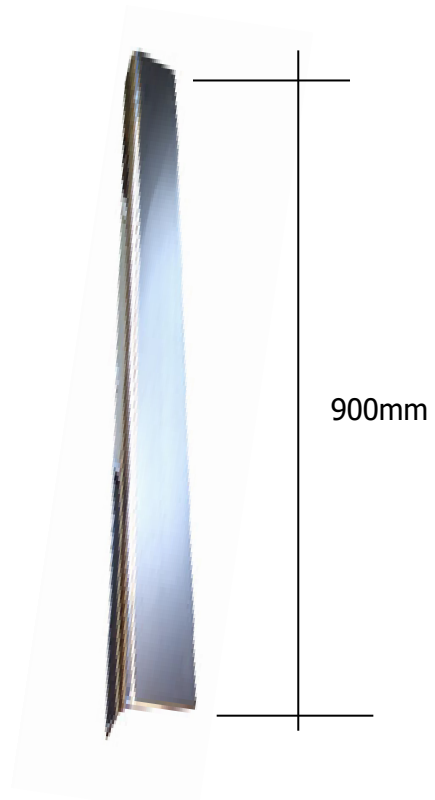

PRODUCT CODE	SIZE	FINISH	
LG.LAEG	900	01.153	
PRODUCT		Satin Stainless Steel Grade 304	SUPPLIER
EDGE GUARD	900mm length		LAIDLAW GULF LLC

DESCRIPTION

EDGE GUARD

Features:

- Size: 45mm X 10mm X length to be confirmed
- Stainless Steel Grade 304, Satin finish
- Supplied with screws for fixing

IMAGE / TECHNICAL DRAWING

LAIDLAW GULF LLC
P.O. Box: 185292, 301 Mayfair Building, DIP-1, Dubai, UAE
Tel: 04-8857404 E-mail: info@laidlaw.ae
Website: www.laidlaw.ae

Member : Guild of Architectural Ironmongers

ISO 9001 Certificate number AE87236A