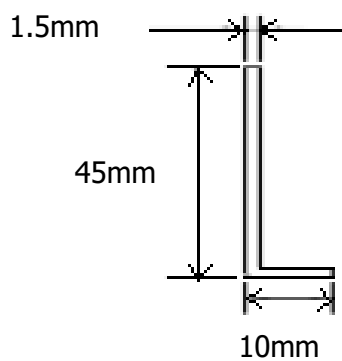

PRODUCT CODE	SIZE	FINISH	
LG.LAEG	900	01.153	
PRODUCT		Satin Stainless Steel Grade 304	SUPPLIER
EDGE GUARD	900mm length		LAIDLAW GULF LLC

DESCRIPTION

EDGE GUARD

Features:

- Size: 45mm X 10mm X length to be confirmed
- Stainless Steel Grade 304, Satin finish
- Supplied with screws for fixing

IMAGE / TECHNICAL DRAWING

LAIDLAW GULF LLC
P.O. Box: 185292, 301 Mayfair Building, DIP-1, Dubai, UAE
Tel: 04-8857404 E-mail: info@laidlaw.ae
Website: www.laidlaw.ae

Member : Guild of Architectural Ironmongers

ISO 9001 Certificate number AE87236A