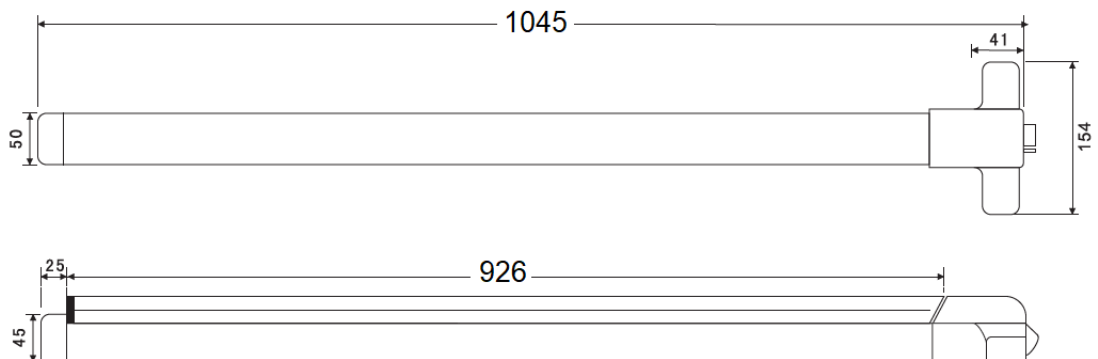

PRODUCT CODE	SIZE	FINISH	
LG.LAPH.402F		01.153	
PRODUCT		Satin Stainless Steel Grade 304	SUPPLIER
PANIC EXIT DEVICE	1045mm length		LIDLAW GULF LLC

DESCRIPTION

RIM PANIC EXIT DEVICE

Features

- Single point latching touch bar panic latch
- With 926mm full length actuating touch bar
- Suitable up from 650mm to 1800mm door width
- Suitable up to 200kg door weight
- Suitable up to 50mm door thickness
- With anti-thrust bolt
- Specify door width when ordering
- Stainless Steel Grade 304, satin finish

Classification

- UL listed: UL305 and UL10C
- ANSI/BHMA A 156.3 Grade 1

IMAGE / TECHNICAL DRAWING

LIDLAW GULF LLC
P.O. Box: 185292, 301 Mayfair Building, DIP-1, Dubai, UAE
Tel: 04-8857404 E-mail: info@laidlaw.ae
Website: www.laidlaw.ae