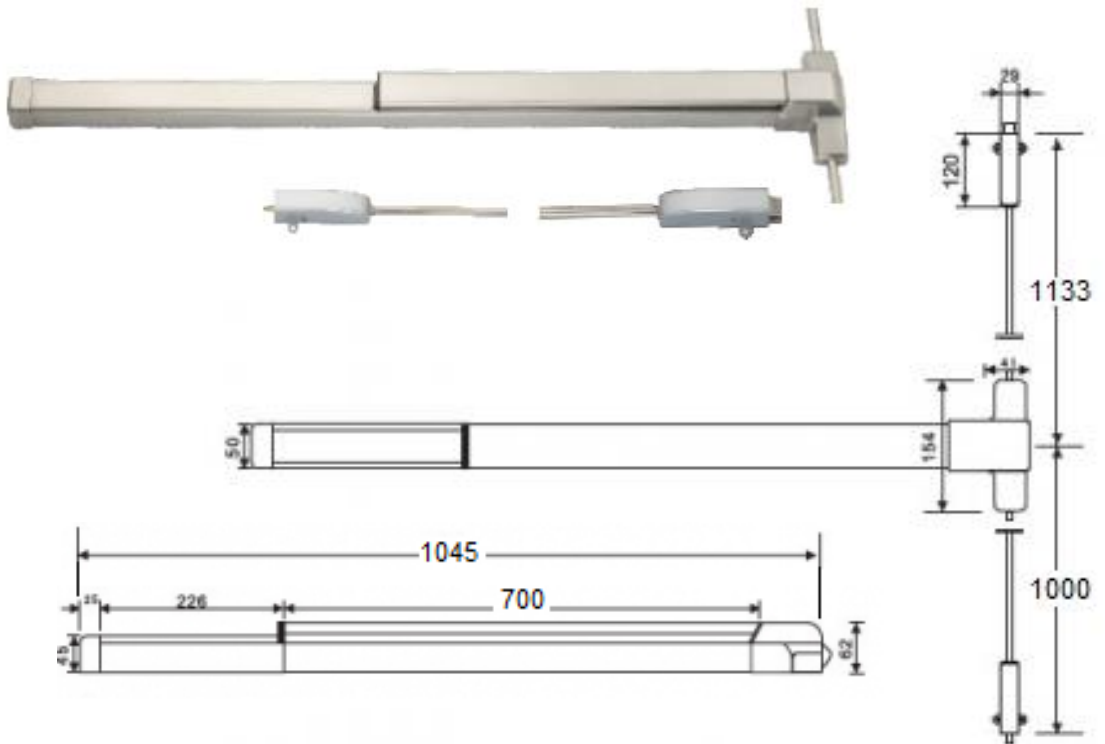

PRODUCT CODE	SIZE	FINISH	
LG.LAPH.306P		16.150	
PRODUCT		Silver Painted	SUPPLIER
PANIC EXIT DEVICE	1045mm length X 2133mm height		LAILAW GULF LLC

DESCRIPTION

SURFACE VERTICAL ROD PANIC EXIT DEVICE

Features

- Two-point latching touch bar panic latch
- Pullman type vertical rod top and bottom latch
- 700mm length actuating touch bar
- Suitable up from 650mm to 1166mm door width
- Suitable up to 2133mm door height
- Suitable up to 200kg door weight
- Suitable up to 50mm door thickness
- With anti-thrust bolt
- Cut to size on site
- Silver Painted finish

Classification

- BS EN 1125: 3/7/6/B/1/4/2/2/B/C
- CE Marked : Approved product, certificate no. 0905-CPR-000516-01
- Fire safety: Tested to EN 1634-1:2014, suitable for fire rated doors

IMAGE / TECHNICAL DRAWING

LAILAW GULF LLC
P.O. Box: 185292, 301 Mayfair Building, DIP-1, Dubai, UAE
Tel: 04-8857404 E-mail: info@laidlaw.ae
Website: www.laidlaw.ae

Member : Guild of Architectural Ironmongers

ISO 9001 Certificate number AE87236A