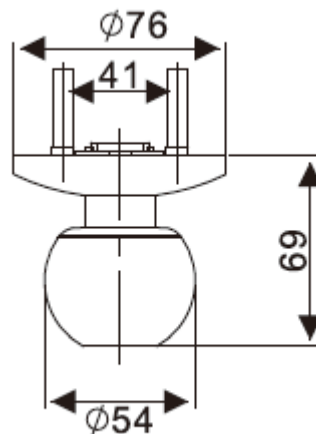

PRODUCT CODE	SIZE	FINISH	
LG.LAPH010		01.153	
PRODUCT		Satin Stainless Steel Grade 304	SUPPLIER
OUTSIDE ACCESS DEVICE			LAIDLAW GULF LLC

DESCRIPTION

OUTSIDE ACCESS DEVICE

Features

- Rose mounted Key-in Knob type
- Key locks/unlocks the knob
- Inside touch bar always free to escape
- Not suitable for master keying
- Supplied with Straight Square spindles
- compatible with LGAI exit devices
- Stainless Steel Grade 304, Satin finish

IMAGE / TECHNICAL DRAWING

LAIDLAW GULF LLC
P.O. Box: 185292, 301 Mayfair Building, DIP-1, Dubai, UAE
Tel: 04-8857404 E-mail: info@laidlaw.ae
Website: www.laidlaw.ae

Member : Guild of Architectural Ironmongers

ISO 9001 Certificate number AE87236A