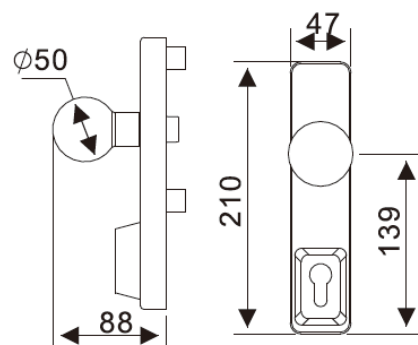

PRODUCT CODE	SIZE	FINISH	
LG.LAPH009K		01.153	
PRODUCT		Stainless Steel Grade 304	SUPPLIER
OUTSIDE ACCESS DEVICE			LAIDLAW GULF LLC

DESCRIPTION

OUTSIDE ACCESS DEVICE

Features

- Knob type
- Key locks/unlocks the knob handle
- Prepared with euro profile cylinder hole
- Suitable up to 55mm door thickness
- Supplied with fixing screws
- Stainless Steel Grade 304, Satin finish

Classification

- Tested compatible accessory for Exit Device under BS EN 1125 certificate no. 0905-CPR-000516-01
- Fire safety: suitable for fire rated doors

IMAGE / TECHNICAL DRAWING

LAIDLAW GULF LLC
P.O. Box: 185292, 301 Mayfair Building, DIP-1, Dubai, UAE
Tel: 04-8857404 E-mail: info@laidlaw.ae
Website: www.laidlaw.ae