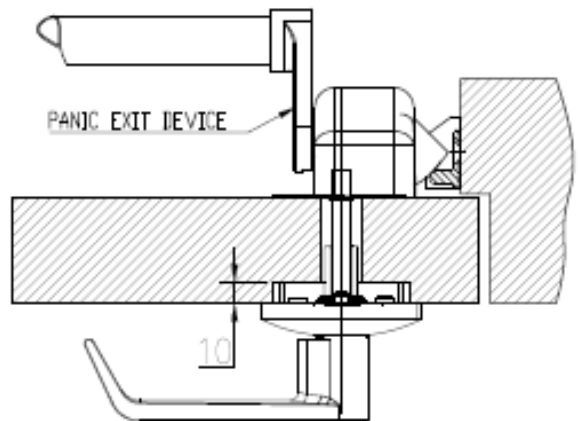

PRODUCT CODE	SIZE	FINISH	
LG.LAPH008		01.153	
PRODUCT		Satin Stainless Steel Grade 304	SUPPLIER
OUTSIDE ACCESS DEVICE			LAIDLAW GULF LLC

DESCRIPTION

OUTSIDE ACCESS DEVICE

Features

- Rose mounted key-in lever handle
- Key locks/unlocks the lever handle
- compatible with LGAI panic devices
- Suitable up to 55mm door thickness
- Supplied with fixing screws
- Standard differ, not suitable for master keying
- Stainless Steel Grade 304, Satin finish

Classification

- Tested compatible accessory for Exit Device under BS EN 1125 certificate no. 0905-CPR-000516-01
- Fire safety: suitable for fire rated doors

IMAGE / TECHNICAL DRAWING

LAIDLAW GULF LLC
P.O. Box: 185292, 301 Mayfair Building, DIP-1, Dubai, UAE
Tel: 04-8857404 E-mail: info@laidlaw.ae
Website: www.laidlaw.ae