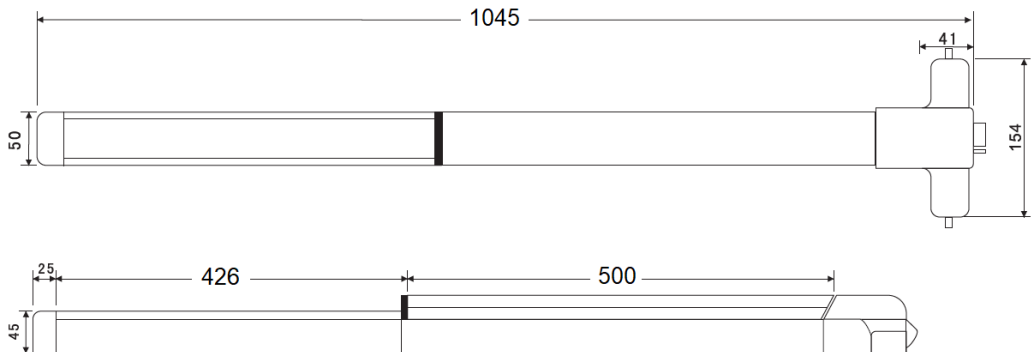

PRODUCT CODE	SIZE	FINISH	
LG.LAPH.003		01.153	
PRODUCT		Satin Stainless Steel Grade 304	SUPPLIER
PANIC EXIT DEVICE	1045mm length		LAILAW GULF LLC

DESCRIPTION

RIM PANIC EXIT DEVICE

Features

- Single point latching touch bar panic latch
- With 500mm length actuating touch bar
- Suitable from 650mm to 1000mm door width
- Suitable up to 200kg door weight
- Suitable up to 50mm door thickness
- With anti-thrust bolt
- Cut to size on site
- With dogging function (thumbturn)
- Stainless Steel Grade 304, satin finish

Classification

- UL listed: UL305
- ANSI/BHMA A 156.3 Grade 1

IMAGE / TECHNICAL DRAWING

LAILAW GULF LLC
P.O. Box: 185292, 301 Mayfair Building, DIP-1, Dubai, UAE
Tel: 04-8857404 E-mail: info@laidlaw.ae
Website: www.laidlaw.ae