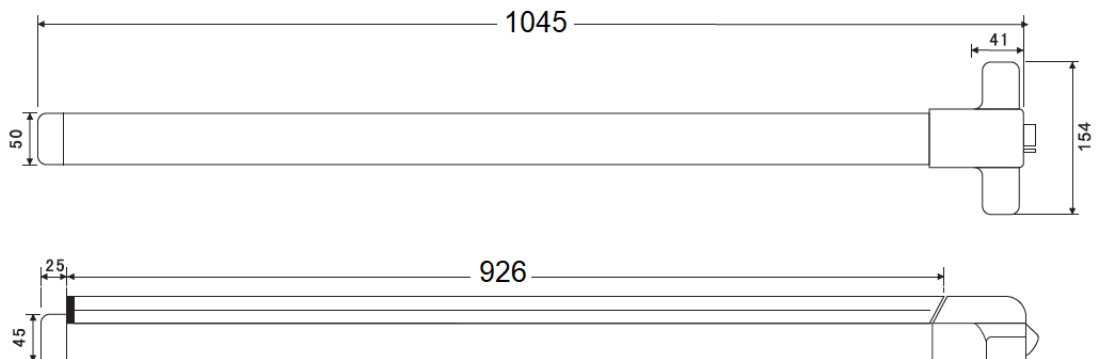

PRODUCT CODE	SIZE	FINISH	
LG.LAPH.002		01.153	
PRODUCT		Satin Stainless Steel Grade 304	SUPPLIER
PANIC EXIT DEVICE	1045mm length		LIDLAW GULF LLC

DESCRIPTION

RIM PANIC EXIT DEVICE

Features

- Single point latching touch bar panic latch
- With 926mm full length actuating touch bar
- Suitable from 650mm to 1800mm door width
- Suitable up to 200kg door weight
- Suitable up to 50mm door thickness
- With anti-thrust bolt
- Specify door width when ordering
- Stainless Steel Grade 304, satin finish

Classification

- UL listed: UL305
- ANSI/BHMA A 156.3 Grade 1

IMAGE / TECHNICAL DRAWING

LIDLAW GULF LLC
P.O. Box: 185292, 301 Mayfair Building, DIP-1, Dubai, UAE
Tel: 04-8857404 E-mail: info@laidlaw.ae
Website: www.laidlaw.ae