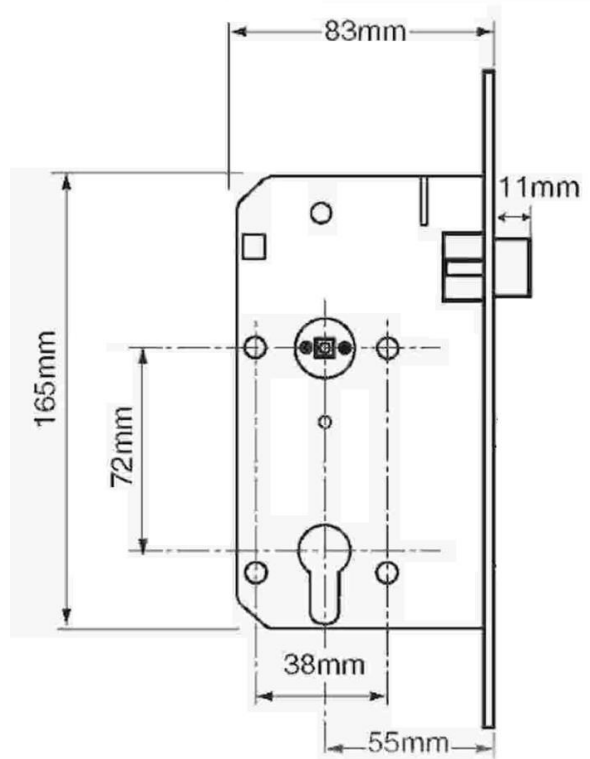

PRODUCT CODE	SIZE	FINISH	
LG.LA64	5500	01.153	
PRODUCT		Satin Stainless Steel Grade 304	SUPPLIER
MORTISE LOCK	55mm backset, 72mm centres		LAILAW GULF LLC

DESCRIPTION

MORTISE NIGHT LATCH

Features

- Non handed (reversible latchbolt)
- 55mm backset
- 72mm Euro profile centres
- Single piece 24mm square forend in Satin Stainless Steel finish with matching strikeplate
- Springing suitable for unsprung lever furniture
- Supplied with fixing screws
- Stainless Steel Grade 304, Satin finish

Classification

- EN 12209 : 3/X/8/1/0/G/1/B/B/2/0
- CE Marked : Approved product, certificate no. 1121-CPR-AG5136
- Certifire : Approved product, certificate no. CF 5490
- Fire safety: Successful fire test to BS EN 1634-1

IMAGE / TECHNICAL DRAWING

LAILAW GULF LLC
P.O. Box: 185292, 301 Mayfair Building, DIP-1, Dubai, UAE
Tel: 04-8857404 E-mail: info@laidlaw.ae
Website: www.laidlaw.ae

Member : Guild of Architectural Ironmongers

ISO 9001 Certificate number AE87236A