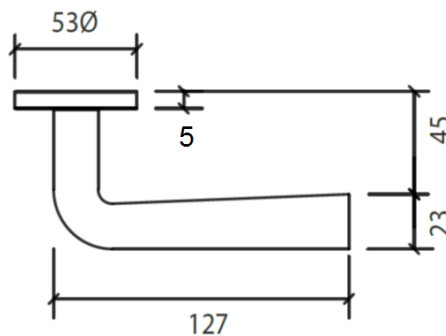

PRODUCT CODE	SIZE	FINISH	
LG.LA54	206.6	SSS	
PRODUCT		Satin Stainless Steel Grade 304	SUPPLIER
LEVER HANDLE	127mm length		LAIDLAW GULF LLC

DESCRIPTION

LEVER HANDLE

Features

- "Tapered" Shape
- 127mm length Solid Cast Lever handle
- 52mm X 52mm X 10 stamping rose and escutcheons
- Stainless Steel Grade 304, Satin finish
- Supplied with 8mm square spindle and back to back fixings
- Suitable for 38 to 54mm thick doors

IMAGE / TECHNICAL DRAWING

LAIDLAW GULF LLC
P.O. Box: 185292, 301 Mayfair Building, DIP-1, Dubai, UAE
Tel: 04-8857404 E-mail: info@laidlaw.ae
Website: www.laidlaw.ae

Member : Guild of Architectural Ironmongers

ISO 9001 Certificate number AE87236A