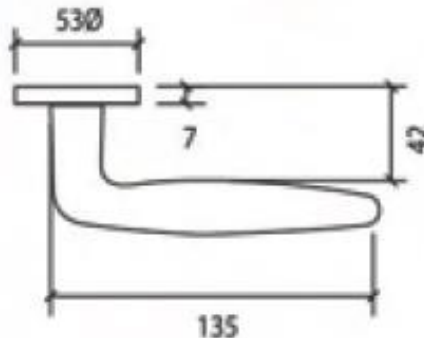

PRODUCT CODE	SIZE	FINISH	
LG.LA54	203.6	SSS	
PRODUCT		Satin Stainless Steel Grade 304	SUPPLIER
LEVER HANDLE	135mm length		LAIDLAW GULF LLC

DESCRIPTION

LEVER HANDLE

Features

- "Cigar" Shape
- 135mm length Solid Cast Lever handle
- 52mm X 52mm X 10 escutcheons
- Stainless Steel Grade 304, Satin finish
- Supplied with 8mm square spindle and back to back fixings
- Suitable for 38 to 54mm thick doors

IMAGE / TECHNICAL DRAWING

LAIDLAW GULF LLC
P.O. Box: 185292, 301 Mayfair Building, DIP-1, Dubai, UAE
Tel: 04-8857404 E-mail: info@laidlaw.ae
Website: www.laidlaw.ae

Member : Guild of Architectural Ironmongers

ISO 9001 Certificate number AE87236A