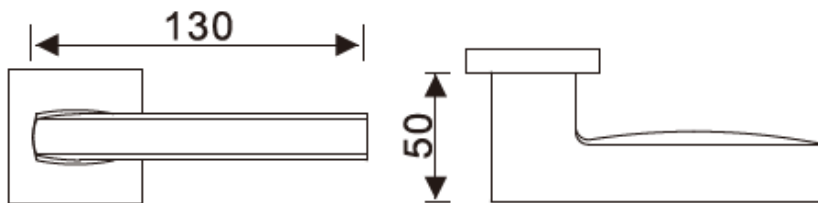

PRODUCT CODE	SIZE	FINISH	
LG.LA328	130	01.153	
PRODUCT		Satin Stainless Steel Grade 304	SUPPLIER
LEVER HANDLE	130mm length		LIDLAW GULF LLC

DESCRIPTION

LEVER HANDLE

Features

- Solid cast lever handle
- 130mm length, 50mm projection
- Supplied with 8mm square spindle and back to back fixings
- with round stamped escutcheons
- Stainless Steel Grade 304, Satin finish
- Suitable to 38 to 54mm door thickness

IMAGE / TECHNICAL DRAWING

LIDLAW GULF LLC
P.O. Box: 185292, 301 Mayfair Building, DIP-1, Dubai, UAE
Tel: 04-8857404 E-mail: info@laidlaw.ae
Website: www.laidlaw.ae

Member : Guild of Architectural Ironmongers

ISO 9001 Certificate number AE87236A