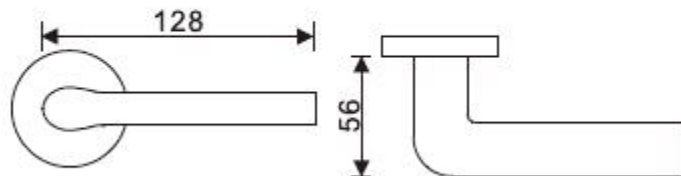

PRODUCT CODE	SIZE	FINISH	
LG.LA3017	128	01.153	
PRODUCT		Satin Stainless Steel Grade 304	SUPPLIER
LEVER HANDLE	128mm length		LAIDLAW GULF LLC

DESCRIPTION

LEVER HANDLE

Features

- Solid Lever handle with Brass insert
- Size: 128mm length, 56mm projection
- Supplied with 8mm square spindle and back to back fixings
- Round stamped escutcheons
- Suitable for 38mm to 54mm thick doors
- Stainless Steel Grade 304, Satin finish

IMAGE / TECHNICAL DRAWING

LAIDLAW GULF LLC
P.O. Box: 185292, 301 Mayfair Building, DIP-1, Dubai, UAE
Tel: 04-8857404 E-mail: info@laidlaw.ae
Website: www.laidlaw.ae

Member : Guild of Architectural Ironmongers

ISO 9001 Certificate number AE87236A