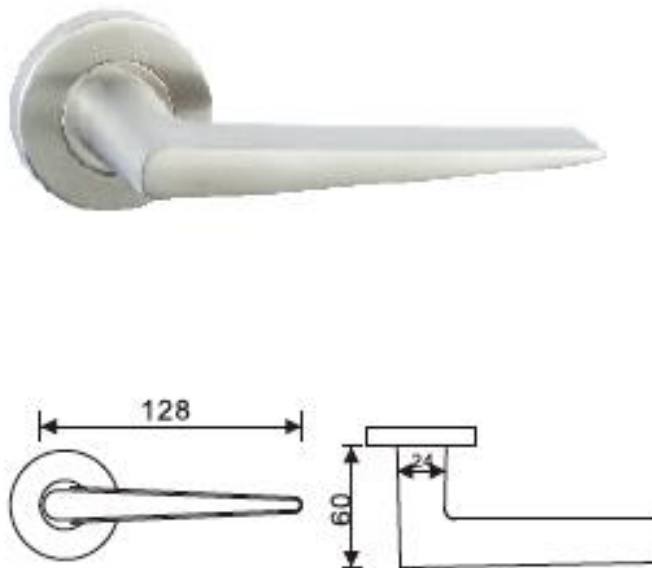

PRODUCT CODE	SIZE	FINISH	
LG.LA3016	128	01.153	
PRODUCT		Satin Stainless Steel Grade 304	SUPPLIER
LEAVER HANDLE	128mm length		LAILAW GULF LLC

DESCRIPTION

LEVER HANDLE

Features

- 128mm length
- Investment cast, solid with Brass insert
- Supplied with 8mm square spindle and back to back fixings
- Round stamped escutcheons
- Suitable for 38mm to 54mm thick doors
- Stainless Steel Grade 304, Satin finish

IMAGE / TECHNICAL DRAWING

LAILAW GULF LLC

P.O. Box: 185292, 301 Mayfair Building, DIP-1, Dubai, UAE
Tel: 04-8857404 E-mail: info@laidlaw.ae
Website: www.laidlaw.ae

Member : Guild of Architectural Ironmongers

ISO 9001 Certificate number AE87236A