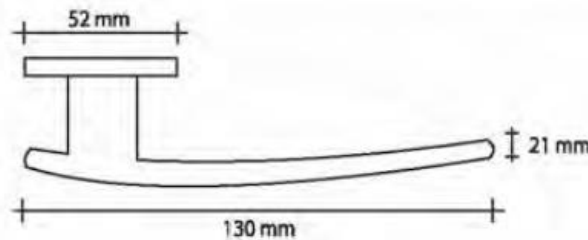

PRODUCT CODE	SIZE	FINISH	
LG.LA175	130	01.153	
PRODUCT		Satin Stainless Steel Grade 304	SUPPLIER
LEVER HANDLE	130mm length		LAIDLAW GULF LLC

DESCRIPTION

LEVER HANDLE

Features

- "Çurved" type solid lever handle
- Size: 21mm thickness X 130mm length
- with rose and escutcheons 52mm diameter X 10mm thick
- Supplied with back to back fixings and 8mm square spindle
- Suitable for 38-54mm thick doors
- Stainless Steel Grade 304, Satin finish

IMAGE / TECHNICAL DRAWING

LAIDLAW GULF LLC

P.O. Box: 185292, 301 Mayfair Building, DIP-1, Dubai, UAE
Tel: 04-8857404 E-mail: info@laidlaw.ae
Website: www.laidlaw.ae

Member : Guild of Architectural Ironmongers

ISO 9001 Certificate number AE87236A