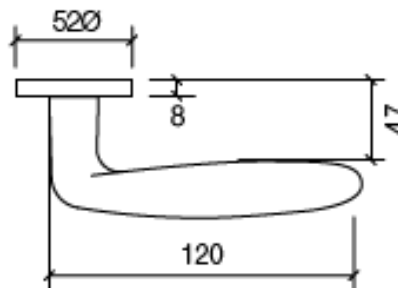

PRODUCT CODE	SIZE	FINISH	
LG.LA173	120	01.153	
PRODUCT		Satin Stainless Steel Grade 304	SUPPLIER
LEVER HANDLE	120mm length		LAIDLAW GULF LLC

DESCRIPTION

LEVER HANDLE "WING TYPE"

Features:

- "Wing" Type Solid Lever handle
- pre-fixed to the rose inner with push on rose covers to conceal fixings.
- 52mm diameter X 8mm thick rose.
- Supplied with bolt through back to back fixings and 8mm square spindle
- Suitable for 38-54mm thick doors
- Stainless Steel Grade 304, Satin finish

IMAGE / TECHNICAL DRAWING

LAIDLAW GULF LLC
P.O. Box: 185292, 301 Mayfair Building, DIP-1, Dubai, UAE
Tel: 04-8857404 E-mail: info@laidlaw.ae
Website: www.laidlaw.ae

Member : Guild of Architectural Ironmongers

ISO 9001 Certificate number AE87236A