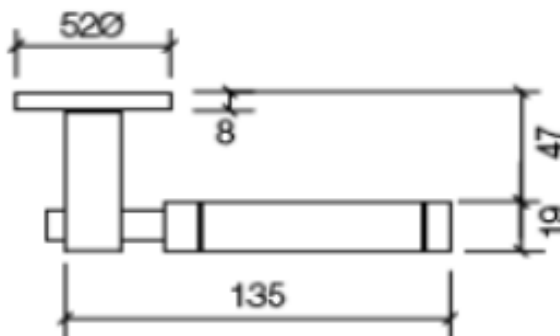

PRODUCT CODE	SIZE	FINISH	
LG.LA172	135	01.153	
PRODUCT		Satin Stainless Steel Grade 304	SUPPLIER
LEVER HANDLE	135mm length		LIDLAW GULF LLC

DESCRIPTION

LEVER HANDLE

Features

- Straight, semi-solid Lever
- Pre-fixed to the rose inner with push on rose covers to conceal fixings.
- 52mm diameter X 8mm thick rose.
- Supplied with bolt through back to back fixings and 8mm square spindle
- Suitable for 38-54mm thick doors
- Stainless Steel Grade 304, Satin finish

IMAGE / TECHNICAL DRAWING

LIDLAW GULF LLC
P.O. Box: 185292, 301 Mayfair Building, DIP-1, Dubai, UAE
Tel: 04-8857404 E-mail: info@laidlaw.ae
Website: www.laidlaw.ae

Member : Guild of Architectural Ironmongers

ISO 9001 Certificate number AE87236A