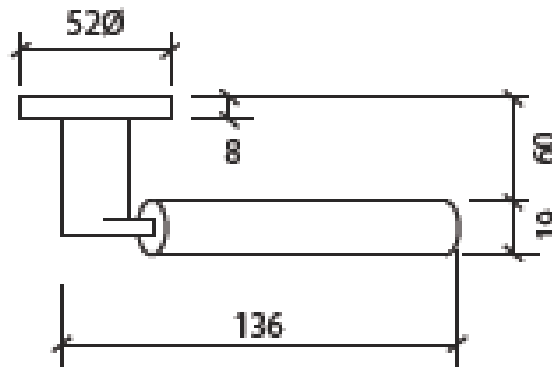

PRODUCT CODE	SIZE	FINISH	
LG.LA171	136	01.153	
PRODUCT		Satin Stainless Steel Grade 304	SUPPLIER
LEVER HANDLE	136mm length		LAIDLAW GULF LLC

DESCRIPTION

LEVER HANDLE

Features

- "Curved" Semi solid lever handle
- 19mm diameter X 136mm length
- with round rose and escutcheon 52mm diameter X 8mm thick
- Supplied with back to back fixings and 8mm square spindle
- Suitable for 38-54mm thick doors
- Stainless Steel Grade 304, Satin finish

IMAGE / TECHNICAL DRAWING

LAIDLAW GULF LLC
P.O. Box: 185292, 301 Mayfair Building, DIP-1, Dubai, UAE
Tel: 04-8857404 E-mail: info@laidlaw.ae
Website: www.laidlaw.ae

Member : Guild of Architectural Ironmongers

ISO 9001 Certificate number AE87236A