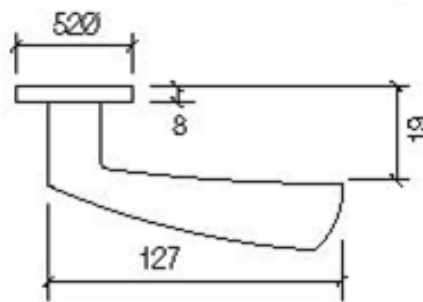

PRODUCT CODE	SIZE	FINISH	
LG.LA170	127	01.153	
PRODUCT		Satin Stainless Steel Grade 304	SUPPLIER
LEVER HANDLE	127mm length		LIDLAW GULF LLC

DESCRIPTION

LEVER HANDLE 'GULL WING'

Features:

- Solid Handle, pre-fixed to the rose inner with push on rose covers to conceal fixing.
- 127mm length
- Supplied with back to back fixings and alternative face fixing
- Suitable for fire rated doors
- Stainless Steel Grade 304, Satin finish

IMAGE / TECHNICAL DRAWING

LIDLAW GULF LLC
P.O. Box: 185292, 301 Mayfair Building, DIP-1, Dubai, UAE
Tel: 04-8857404 E-mail: info@laidlaw.ae
Website: www.laidlaw.ae

Member : Guild of Architectural Ironmongers

ISO 9001 Certificate number AE87236A