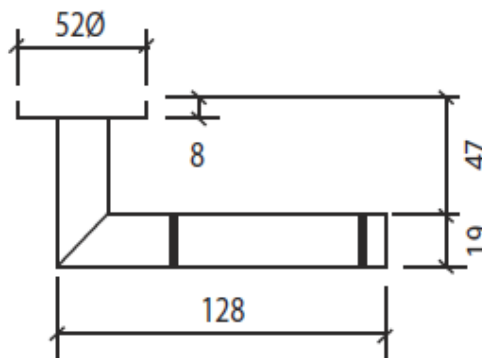

PRODUCT CODE	SIZE	FINISH	
LG.LA136	128	01.153	
PRODUCT		Duo finish (SSS/PSS) Grade 304	SUPPLIER
LEVER HANDLE	128mm length		LAILAW GULF LLC

DESCRIPTION

LEVER HANDLE

Features

- Mitred, Straight Lever Handle
- 19mm diameter X 128mm length
- with round rose and escutcheon 52mm diameter X 8mm thick
- Supplied with back to back fixings and 8mm square spindle
- Suitable for 38-54mm thick doors
- Stainless Steel Grade 304, Duo finish (Satin and Polished)

IMAGE / TECHNICAL DRAWING

LAILAW GULF LLC
P.O. Box: 185292, 301 Mayfair Building, DIP-1, Dubai, UAE
Tel: 04-8857404 E-mail: info@laidlaw.ae
Website: www.laidlaw.ae

Member : Guild of Architectural Ironmongers

ISO 9001 Certificate number AE87236A