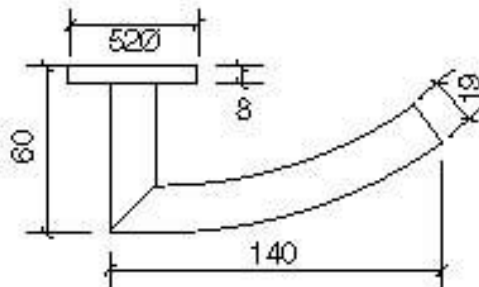

PRODUCT CODE	SIZE	FINISH	
LG.LA134S	137	01.153	
PRODUCT	Satin Stainless Steel Grade 304		SUPPLIER
LEVER HANDLE	140mm length	60mm projection	LAIDLAW GULF LLC

DESCRIPTION

LEVER HANDLE

Features

- Solid Mitred Lever Handle
- Size: 140mm length, 60mm projection
- with round rose and escutcheon 52mm diameter X 8mm thick
- Supplied with back to back fixings and 8mm square spindle
- Suitable for 38-54mm thick doors
- Stainless Steel Grade 304, Satin finish

IMAGE / TECHNICAL DRAWING

LAIDLAW GULF LLC
P.O. Box: 185292, 301 Mayfair Building, DIP-1, Dubai, UAE
Tel: 04-8857404 E-mail: info@laidlaw.ae
Website: www.laidlaw.ae

Member : Guild of Architectural Ironmongers

ISO 9001 Certificate number AE87236A