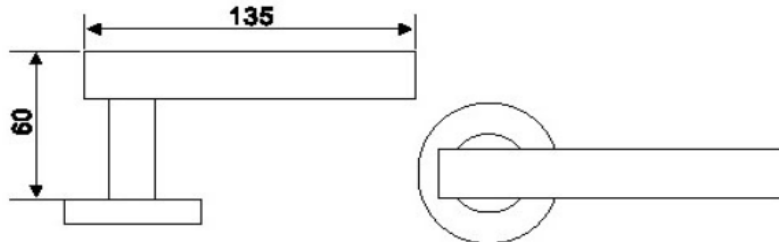

PRODUCT CODE	SIZE	FINISH	
LG.LA133	137	01.153	
PRODUCT		Satin Stainless Steel Grade 304	SUPPLIER
LEVER HANDLE	135mm length 60mm projection		LAIDLAW GULF LLC

DESCRIPTION

LEVER HANDLE

Features

- `T`Shape Lever Handle
- Size: 135mm length, 60mm projection
- with round rose and escutcheon 52mm diameter X 8mm thick
- Supplied with back to back fixings and 8mm square spindle
- Suitable for 38-54mm thick doors
- Stainless Steel Grade 304, Satin finish

IMAGE / TECHNICAL DRAWING

LAIDLAW GULF LLC
P.O. Box: 185292, 301 Mayfair Building, DIP-1, Dubai, UAE
Tel: 04-8857404 E-mail: info@laidlaw.ae
Website: www.laidlaw.ae

Member : Guild of Architectural Ironmongers

ISO 9001 Certificate number AE87236A