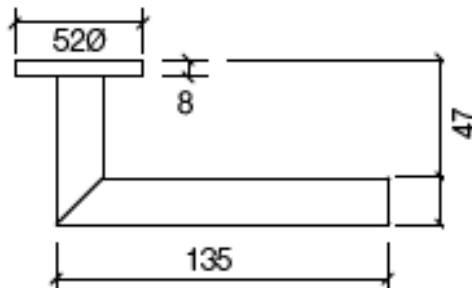

PRODUCT CODE	SIZE	FINISH	
LG.LA131	137	01.153	
PRODUCT		Satin Stainless Steel Grade 304	SUPPLIER
LEVER HANDLE	135mm length		LAIDLAW GULF LLC

DESCRIPTION

LEVER HANDLE

Features

- Mitred Staight Lever handle
- 135mm length
- with round rose and escutcheon 52mm diameter X 8mm thick
- Suitable for 38-54mm thick doors
- Supplied with back to back fixings and 8mm square spindle
- Stainless Steel Grade 304, Satin finish

IMAGE / TECHNICAL DRAWING

LAIDLAW GULF LLC
P.O. Box: 185292, 301 Mayfair Building, DIP-1, Dubai, UAE
Tel: 04-8857404 E-mail: info@laidlaw.ae
Website: www.laidlaw.ae

Member : Guild of Architectural Ironmongers

ISO 9001 Certificate number AE87236A