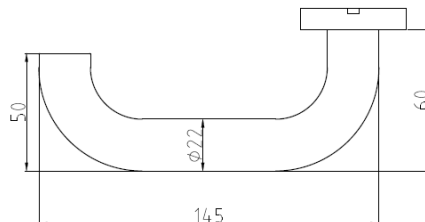

PRODUCT CODE	SIZE	FINISH	
LG.LA10EO	169	01.153	
PRODUCT		Satin Stainless Steel Grade 304	SUPPLIER
LEVER HANDLE	145mm length		LAIDLAW GULF LLC

DESCRIPTION

LEVER HANDLE ON OVAL ROSE

Features

- "Return to door" Shape
- 145mm length X 22mm diameter Lever handle
- 45mm X 169mm X 8 stamping oval rose and escutcheons
- Stainless Steel Grade 304, Satin finish
- Supplied with 8mm square spindle and back to back fixings
- Suitable for 38 to 54mm thick doors

IMAGE / TECHNICAL DRAWING

LAIDLAW GULF LLC
P.O. Box: 185292, 301 Mayfair Building, DIP-1, Dubai, UAE
Tel: 04-8857404 E-mail: info@laidlaw.ae
Website: www.laidlaw.ae

Member : Guild of Architectural Ironmongers

ISO 9001 Certificate number AE87236A