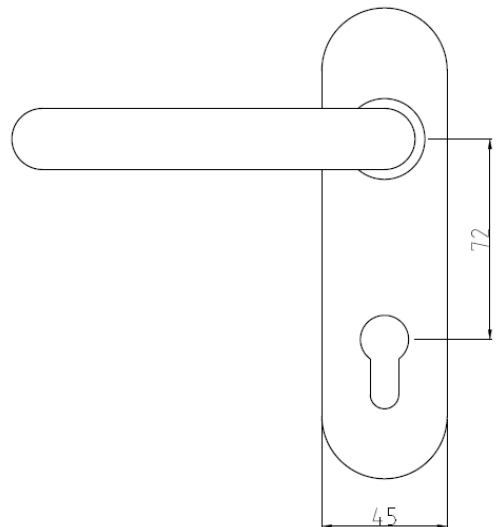

PRODUCT CODE	SIZE	FINISH	
LG.LA10EO	169	01.153	
PRODUCT		Satin Stainless Steel Grade 304	SUPPLIER
LEVER HANDLE	145mm length		LAIDLAW GULF LLC

DESCRIPTION

LEVER HANDLE ON OVAL ROSE

Features

- "Return to door" Shape
- 145mm length X 22mm diameter Lever handle
- 45mm X 169mm X 8 stamping oval rose and escutcheons
- Stainless Steel Grade 304, Satin finish
- Supplied with 8mm square spindle and back to back fixings
- Suitable for 38 to 54mm thick doors

IMAGE / TECHNICAL DRAWING

LAIDLAW GULF LLC
P.O. Box: 185292, 301 Mayfair Building, DIP-1, Dubai, UAE
Tel: 04-8857404 E-mail: info@laidlaw.ae
Website: www.laidlaw.ae

Member : Guild of Architectural Ironmongers

ISO 9001 Certificate number AE87236A