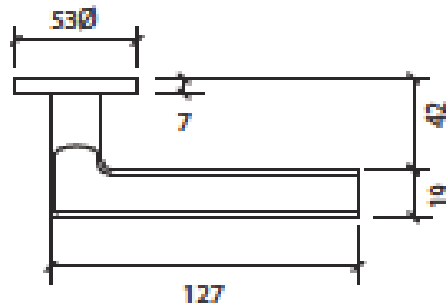

PRODUCT CODE	SIZE	FINISH	
LG.LA54	204.6	SSS	
PRODUCT		Satin Stainless Steel Grade 304	SUPPLIER
LEVER HANDLE	127mm length		LAILAW GULF LLC

DESCRIPTION

LEVER HANDLE

Features

- Flat investment cast lever with stamping round rose, dia. 53.5 x 9.5mm, steel inner rose, with round escutcheon.
- 127mm length
- Stainless Steel Grade 304, Satin finish
- Supplied with Europrofile Escutcheons
- Complete with 8mm square spindle and bolt through fixings

IMAGE / TECHNICAL DRAWING

LAILAW GULF LLC
P.O. Box: 185292, 301 Mayfair Building, DIP-1, Dubai, UAE
Tel: 04-8857404 E-mail: info@laidlaw.ae
Website: www.laidlaw.ae

Member : Guild of Architectural Ironmongers

ISO 9001 Certificate number AE87236A