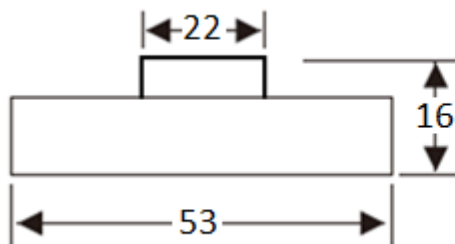

PRODUCT CODE	SIZE	FINISH	
LG.LA18S	54	01.153	
PRODUCT		Satin Stainless Steel Grade 304	SUPPLIER
THUMBTURN & INDICATOR			LIDLAW GULF LLC

DESCRIPTION

THUMBTURN AND INDICATOR RELEASE SET

Features

- Square shape, rose mounted turn & emergency release for use with bathroom locks
- 54mm X 54mm X 10mm rose
- Supplied with spindle and bolt through fixings
- Suitable for 38-54mm thick doors.
- Stainless Steel Grade 304, Satin finish

IMAGE / TECHNICAL DRAWING

LIDLAW GULF LLC
P.O. Box: 185292, 301 Mayfair Building, DIP-1, Dubai, UAE
Tel: 04-8857404 E-mail: info@laidlaw.ae
Website: www.laidlaw.ae

Member : Guild of Architectural Ironmongers

ISO 9001 Certificate number AE87236A