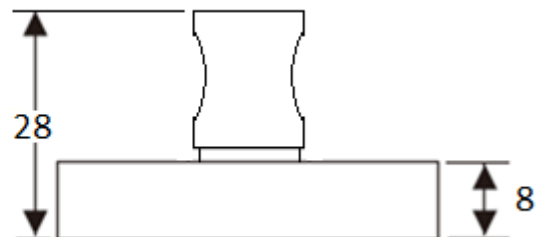

PRODUCT CODE	SIZE	FINISH	
LG.LA18S	54	01.153	
PRODUCT		Satin Stainless Steel Grade 304	SUPPLIER
THUMBTURN & INDICATOR			LIDLAW GULF LLC

DESCRIPTION

THUMBTURN AND INDICATOR RELEASE SET

Features

- Square shape, rose mounted turn & emergency release for use with bathroom locks
- 54mm X 54mm X 10mm rose
- Supplied with spindle and bolt through fixings
- Suitable for 38-54mm thick doors.
- Stainless Steel Grade 304, Satin finish

IMAGE / TECHNICAL DRAWING

LIDLAW GULF LLC
P.O. Box: 185292, 301 Mayfair Building, DIP-1, Dubai, UAE
Tel: 04-8857404 E-mail: info@laidlaw.ae
Website: www.laidlaw.ae

Member : Guild of Architectural Ironmongers

ISO 9001 Certificate number AE87236A