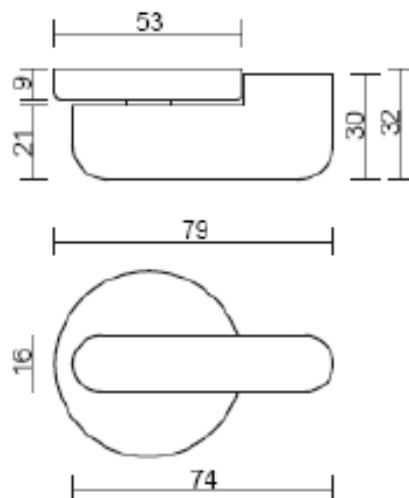

PRODUCT CODE	SIZE	FINISH	
LG.LA18D	008	01.153	
PRODUCT		Satin Stainless Steel Grade 304	SUPPLIER
INDICATOR AND TURN	8mm thick		LAILAW GULF LLC

DESCRIPTION

THUMBTURN AND INDICATOR

Features:

- Rose mounted Large turn inside
- Green and Red occupancy indicator outside with emergency release coin slot
- Compatible with mortised Bathroom lock
- Supplied with 8mm square spindle and fixing screws
- Stainless Steel Grade 304, Satin finish

IMAGE / TECHNICAL DRAWING

LAILAW GULF LLC
P.O. Box: 185292, 301 Mayfair Building, DIP-1, Dubai, UAE
Tel: 04-8857404 E-mail: info@laidlaw.ae
Website: www.laidlaw.ae

Member : Guild of Architectural Ironmongers

ISO 9001 Certificate number AE87236A