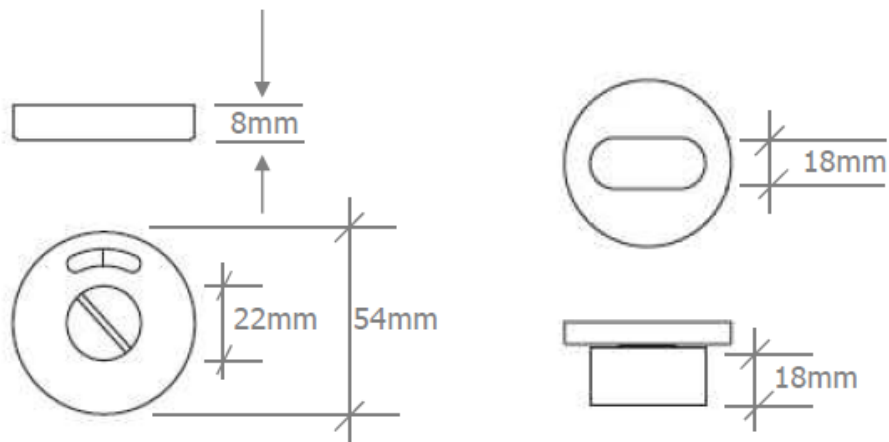

PRODUCT CODE	SIZE	FINISH	
LG.LA18	008	01.153	
PRODUCT		Satin Stainless Steel Grade 304	SUPPLIER
INDICATOR & TURN	8mm thick		LAILAW GULF LLC

DESCRIPTION

THUMBTURN AND INDICATOR RELEASE SET

Features

- Rose mounted indicator (vacant-Green/occupied-Red)
- with coin slot for Emergency release
- inside turn
- for use with mortised bathroom locks
- 54mm diameter X 8mm thick rose
- Supplied with 8mm spindle and fixing screws
- Stainless Steel Grade 304, Satin finish

IMAGE / TECHNICAL DRAWING

LAILAW GULF LLC
P.O. Box: 185292, 301 Mayfair Building, DIP-1, Dubai, UAE
Tel: 04-8857404 E-mail: info@laidlaw.ae
Website: www.laidlaw.ae

Member : Guild of Architectural Ironmongers

ISO 9001 Certificate number AE87236A