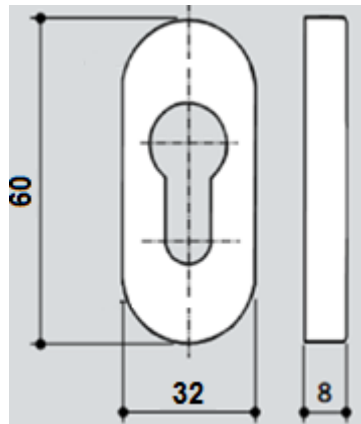

PRODUCT CODE	SIZE	FINISH	
LG.LA17N	008	01.153	
PRODUCT	8mm thick	Satin Stainless Steel Grade 304	SUPPLIER
ESCUTCHEON		LAILAW GULF LLC	

DESCRIPTION

ESCUTCHEON

Features

- Narrow type oval shape
- 60mm X 32mm
- 8mm depth
- Prepared with Europrofile cylinder hole
- With concealed fixings
- Stainless Steel Grade 304, Satin finish

IMAGE / TECHNICAL DRAWING

LAILAW GULF LLC
P.O. Box: 185292, 301 Mayfair Building, DIP-1, Dubai, UAE
Tel: 04-8857404 E-mail: info@laidlaw.ae
Website: www.laidlaw.ae

Member : Guild of Architectural Ironmongers

ISO 9001 Certificate number AE87236A