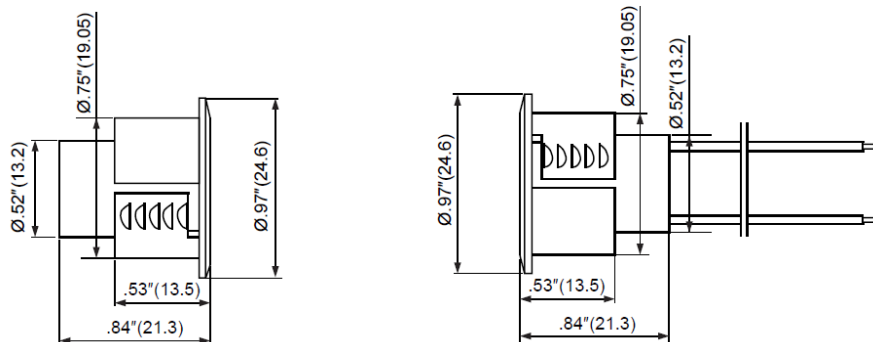

PRODUCT CODE	SIZE	FINISH	
LG.LADPS			
PRODUCT		White	SUPPLIER
DOOR CONTACT			LIDLAW GULF LLC

DESCRIPTION

DOOR CONTACT

Features

- Contact size: 0.75" x 0.84" (19.05mm x 21.3mm)
- Standard gap: 1.1" (28mm)
- Colors: White, Brown
- Maximum switching voltage: AC110V/DC100V
- Maximum switching current: 0.5A
- Operating temperature: -40°C to +60°C
- Leads: 12" (305mm) 22 AWG
- UL listed

IMAGE / TECHNICAL DRAWING

LIDLAW GULF LLC
P.O. Box: 185292, 301 Mayfair Building, DIP-1, Dubai, UAE
Tel: 04-8857404 E-mail: info@laidlaw.ae
Website: www.laidlaw.ae

Member : Guild of Architectural Ironmongers

ISO 9001 Certificate number AE87236A