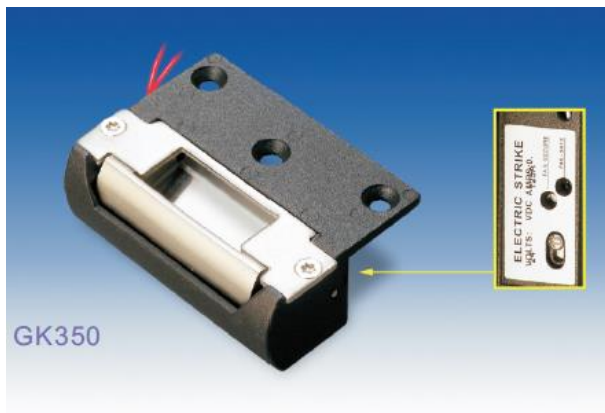

PRODUCT CODE	SIZE	FINISH	
GK-350-12			
PRODUCT		Satin Stainless Steel Grade 304	SUPPLIER
ELECTRIC STRIKE	1200 lbs Holding Force		LAIDLAW GULF LLC

DESCRIPTION

RIM ELECTRIC STRIKE

Features:

- Operating Voltage : 12 VDC
- Up to 1200lbs Jaw strength
- Current draw: 0.25 A
- Surface mounted
- Suitable for Rim Panic Devices
- Fail Safe/Secure is field convertible
- CE Marked
- Stainless Steel faceplate

IMAGE / TECHNICAL DRAWING

LAIDLAW GULF LLC
P.O. Box: 185292, 301 Mayfair Building, DIP-1, Dubai, UAE
Tel: 04-8857404   E-mail: info@laidlaw.ae
Website: www.laidlaw.ae

Member : Guild of Architectural Ironmongers

ISO 9001 Certificate number AE87236A