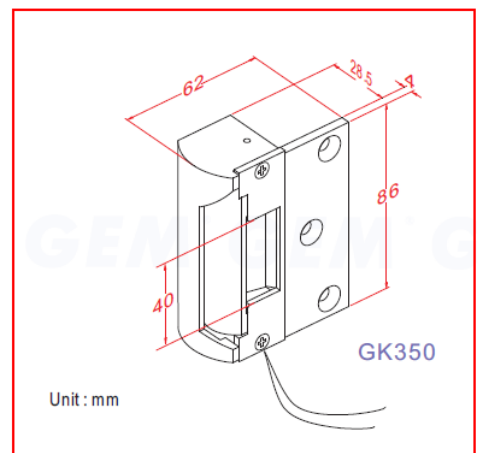

PRODUCT CODE	SIZE	FINISH	
GK-350-12			
PRODUCT		Satin Stainless Steel Grade 304	SUPPLIER
ELECTRIC STRIKE	1200 lbs Holding Force		LAIDLAW GULF LLC

DESCRIPTION

RIM ELECTRIC STRIKE

Features:

- Operating Voltage : 12 VDC
- Up to 1200lbs Jaw strength
- Current draw: 0.25 A
- Surface mounted
- Suitable for Rim Panic Devices
- Fail Safe/Secure is field convertible
- CE Marked
- Stainless Steel faceplate

IMAGE / TECHNICAL DRAWING

LAIDLAW GULF LLC
P.O. Box: 185292, 301 Mayfair Building, DIP-1, Dubai, UAE
Tel: 04-8857404   E-mail: info@laidlaw.ae
Website: www.laidlaw.ae

Member : Guild of Architectural Ironmongers

ISO 9001 Certificate number AE87236A