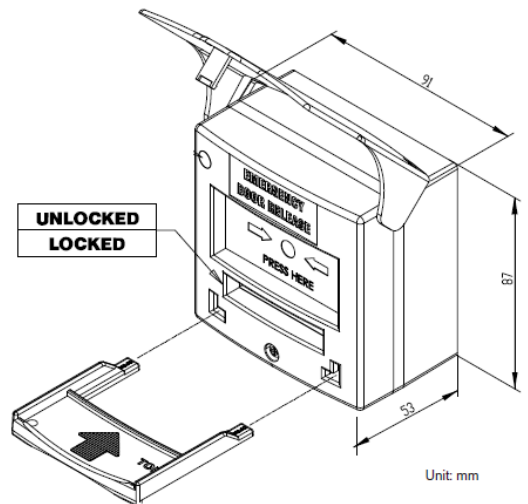

PRODUCT CODE	SIZE	FINISH	
CP-32G-L			
PRODUCT		Green/Red/White/Yellow	SUPPLIER
BREAK GLASS	87mm x 91mm x 53mm		LAILDLAW GULF LLC

DESCRIPTION

BREAK GLASS

Features

- Size: 87 x 91 x 53mm
- Switch Rating: 5A/125/250 VAC
- Double Pole
- Function: to override electrical locking / release devices in case of emergency
- Supplied with key to reset the switch
- Hinges front cover
- Available in Green, Yellow, Red and White Color

IMAGE / TECHNICAL DRAWING

LAILDLAW GULF LLC
P.O. Box: 185292, 301 Mayfair Building, DIP-1, Dubai, UAE
Tel: 04-8857404 E-mail: info@laidlaw.ae
Website: www.laidlaw.ae

Member : Guild of Architectural Ironmongers

ISO 9001 Certificate number AE87236A