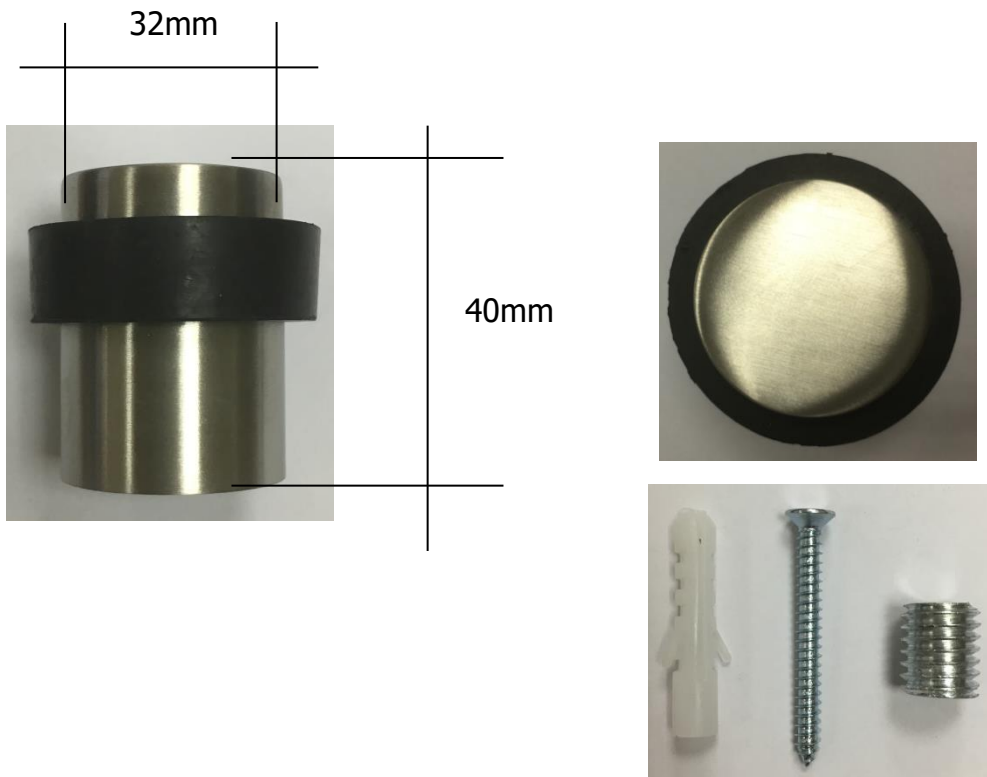

PRODUCT CODE	SIZE	FINISH	
LG.LA401	32	01.153	
PRODUCT		Stainless Steel Grade 304	SUPPLIER
DOOR STOP	32mm diameter x 40mm height		LAILAW GULF LLC

DESCRIPTION

FLOOR MOUNTED DOOR STOP

Features

- Floor mounted
- 32mm diameter x 40mm height
- With black circular rubber
- Supplied with screws
- Stainless Steel Grade 304, Satin finish

IMAGE / TECHNICAL DRAWING

LAILAW GULF LLC
P.O. Box: 185292, 301 Mayfair Building, DIP-1, Dubai, UAE
Tel: 04-8857404 E-mail: info@laidlaw.ae
Website: www.laidlaw.ae

Member : Guild of Architectural Ironmongers

ISO 9001 Certificate number AE87236A