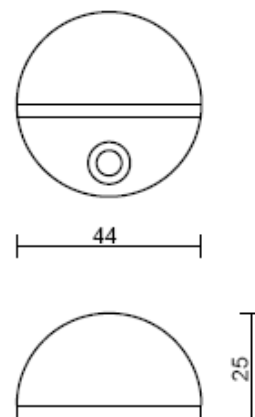

PRODUCT CODE	SIZE	FINISH	
<b>LG.LA400</b>	<b>00</b>	<b>01.153</b>	
PRODUCT		Satin Stainless Steel Grade 304	SUPPLIER
DOOR STOP	44mm diameter X 25mm height		LIDLAW GULF LLC

**DESCRIPTION**

**FLOOR MOUNTED DOOR STOP**

**Features:**

- Half dome type with rubber buffer
- Size: 44mm diameter X 25mm height
- Stainless Steel Grade 304, Satin finish body with Black rubber
- Supplied with Tox and screw for concrete fixing

**IMAGE / TECHNICAL DRAWING**