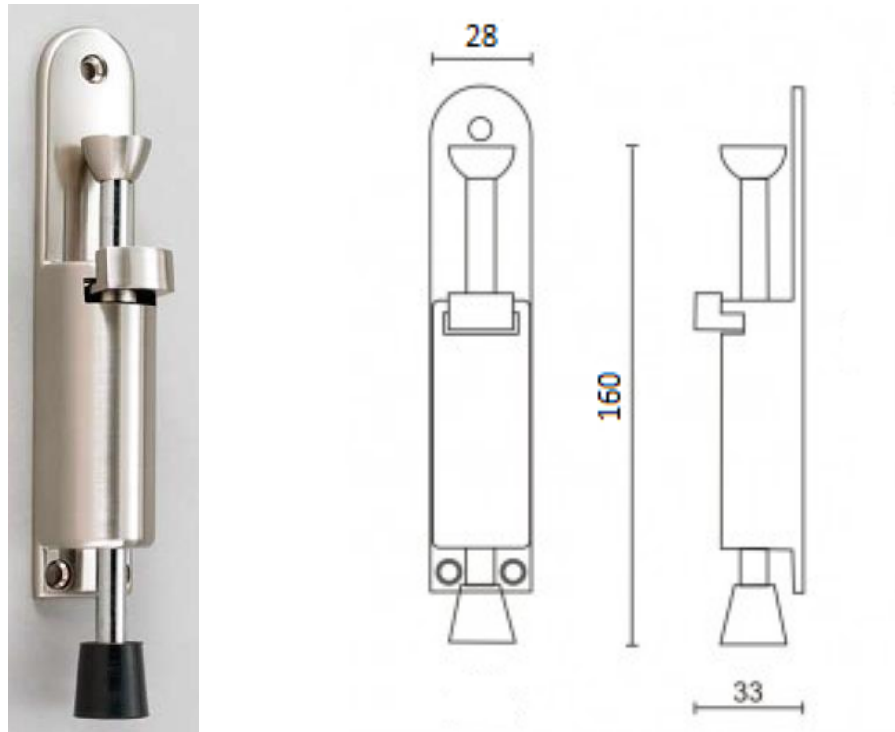

PRODUCT CODE	SIZE	FINISH	
LG.LA404	00	04.150	
PRODUCT	28mm x 160mm	Satin Nickel Plated	SUPPLIER
DOOR HOLDER		LAILAW GULF LLC	

DESCRIPTION

DOOR HOLDER

Features:

- Size: 28mm X 160mm
- Foot operated
- Satin Nickel Plated finish with Black rubber
- Supplied with fixing screws

IMAGE / TECHNICAL DRAWING

LAILAW GULF LLC
P.O. Box: 185292, 301 Mayfair Building, DIP-1, Dubai, UAE
Tel: 04-8857404 E-mail: info@laidlaw.ae
Website: www.laidlaw.ae

Member : Guild of Architectural Ironmongers

ISO 9001 Certificate number AE87236A