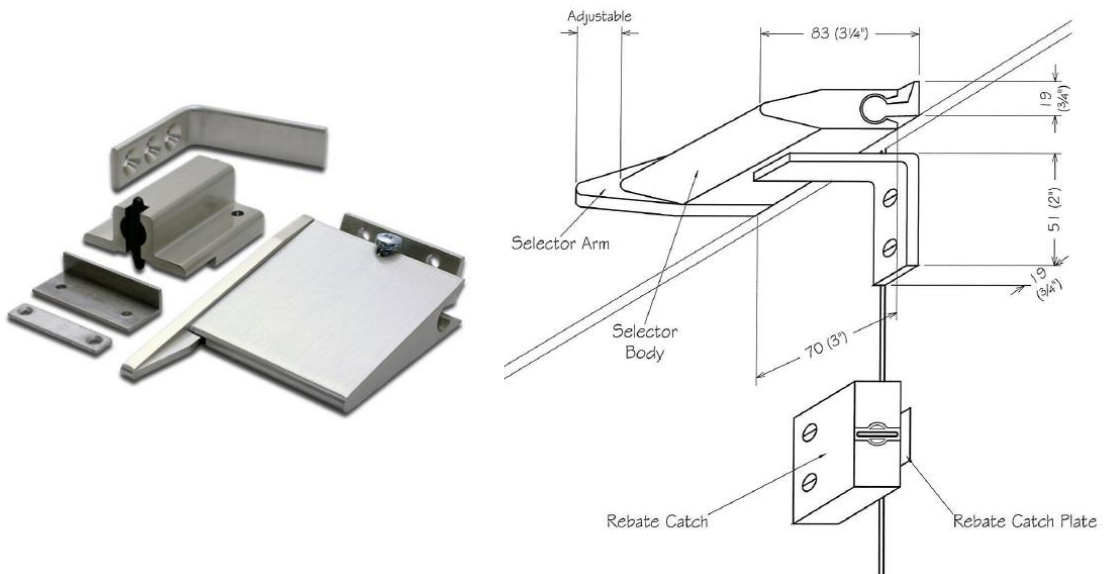

PRODUCT CODE	SIZE	FINISH	
MK2			
PRODUCT		Satin Nickel Plated	SUPPLIER
DOOR COORDINATOR			LAILAW GULF LLC

DESCRIPTION

DOOR COORDINATOR

Features:

- Suitable for metal & timber double doors and certified for use on fire doors
- Suitable up to 120 kg door weight
- Suitable from 700mm to 1000mm door width
- Suitable from 38mm to 58mm door thickness
- Suitable up to 25mm door rebate
- Longer arm (152mm and 202mm) are available to suit thicker and wider doors
- Satin Nickel Plated finish

Classification

- Tested to BS EN 1158:1997 with Certificate no. 1121-CPR-AF0004 Classification: 3/5/3-5/1/1/3 CE marked
- UL Listed with Certificate no. 20140925-R37964
- Tested to BS EN 1634-1 and BS476 Part 22 Suitable for fire rated door assemblies

IMAGE / TECHNICAL DRAWING

LAILAW GULF LLC
P.O. Box: 185292, 301 Mayfair Building, DIP-1, Dubai, UAE
Tel: 04-8857404 E-mail: info@laidlaw.ae
Website: www.laidlaw.ae

Member : Guild of Architectural Ironmongers

ISO 9001 Certificate number AE87236A