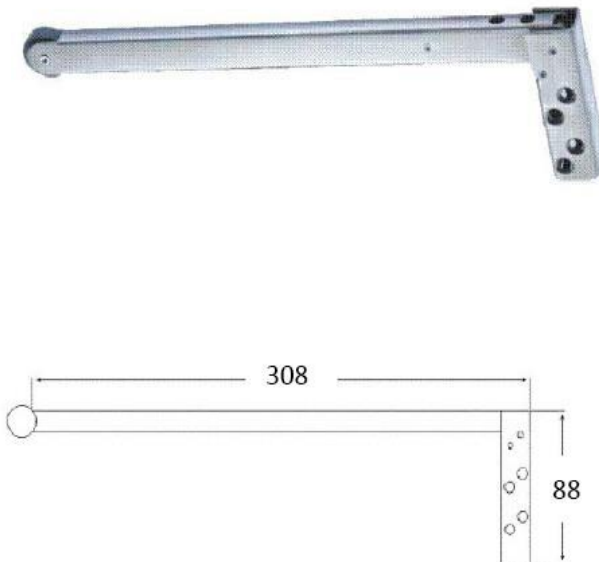

PRODUCT CODE	SIZE	FINISH		
LG.LA825	000	01.153		
PRODUCT		Satin Stainless Steel Grade 304		SUPPLIER
DOOR COORDINATOR	308mm X 88mm		LIDLAW GULF LLC	

DESCRIPTION

SPRING LOADED DOOR COORDINATOR

Features

- Size: 88mm X 308mm
- For use on pair of doors with latches, rebated leaf, or doors with meeting astragals
- Stainless Steel Grade 304, Satin finish

IMAGE / TECHNICAL DRAWING

LIDLAW GULF LLC
P.O. Box: 185292, 301 Mayfair Building, DIP-1, Dubai, UAE
Tel: 04-8857404 E-mail: info@laidlaw.ae
Website: www.laidlaw.ae

Member : Guild of Architectural Ironmongers

ISO 9001 Certificate number AE87236A