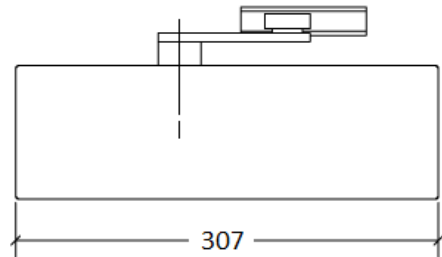

PRODUCT CODE	SIZE	FINISH	
LG.LA806	306	16.150	
PRODUCT		Satin Stainless Steel Grade 304	SUPPLIER
DOOR CLOSER	EN 3 to 6		LAILAW GULF LLC

DESCRIPTION

SURFACE MOUNTED OVERHEAD DOOR CLOSER

Features

- Adjustable power size EN 3-6 with adjustable back check as a standard feature.
- Adjustable closing and latch action
- Reversible for LH & RH applications
- Suitable up to 1400mm door width
- Suitable up to 120kg door weight
- Silver painted finish body
- Supplied with Cover (LG.LA806C.01.153) in Stainless Steel Grade 304, Satin finish
- Supplied with Fig. 1 arm (LG.LA800A.01.153) in Stainless Steel Grade 304, Satin finish

Classification

- BS EN 1154 : 4/8/3-6/1/1/3
- CE Marked : Approved product, certificate no. 2812-CPR-AD5304
- Fire safety: Suitable for fire rated doors

IMAGE / TECHNICAL DRAWING