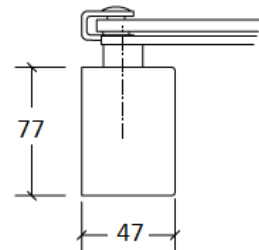

LAILAW GULF LLC
P.O. Box: 185292, 301 Mayfair Building, DIP-1, Dubai, UAE
Tel: 04-8857404 E-mail: info@laidlaw.ae
Website: www.laidlaw.ae

Member : Guild of Architectural Ironmongers

ISO 9001 Certificate number AE87236A