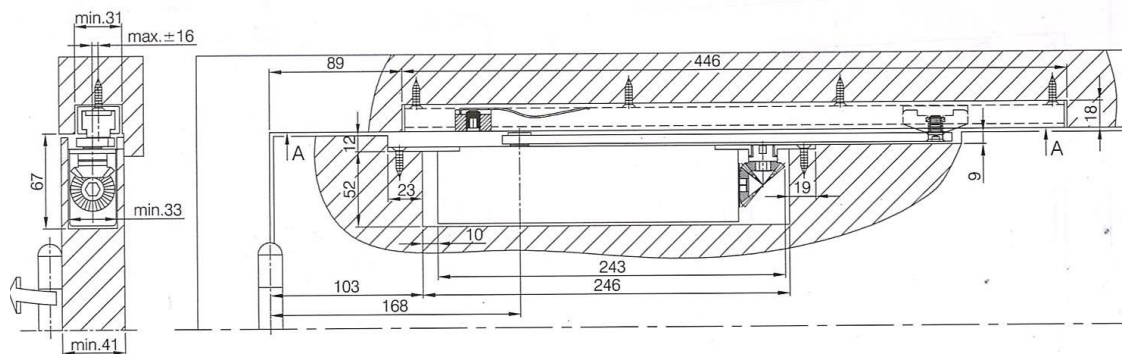

PRODUCT CODE	SIZE	FINISH	
LG.LA805	204	04.150	
PRODUCT	EN 2 TO 4	Satin Nickel Plated	SUPPLIER
DOOR CLOSER		LIDLAW GULF LLC	

DESCRIPTION

CONCEALED OVERHEAD DOOR CLOSER

Features:

- Adjustable power size EN 2-4
- Adjustable closing and latch action
- Reversible for LH & RH applications
- Controlled closing from 120 degrees
- Suitable up to 1100mm door width
- Suitable up to 80kg door weight
- Silver painted finish body
- Satin Nickel Plated Arm and Guide Rail with Manual Hold Open function (Not to be used on Fire Rated Doors)

Classification:

- Fire safety: Tested to EN 1634-1 under Warringtonfire Certificate no. 144029 Suitable for fire rated doors
- Disengage Manual Hold Open function when used on Fire Rated Door

IMAGE / TECHNICAL DRAWING

LIDLAW GULF LLC
P.O. Box: 185292, 301 Mayfair Building, DIP-1, Dubai, UAE
Tel: 04-8857404 E-mail: info@laidlaw.ae
Website: www.laidlaw.ae

Member : Guild of Architectural Ironmongers

ISO 9001 Certificate number AE87236A