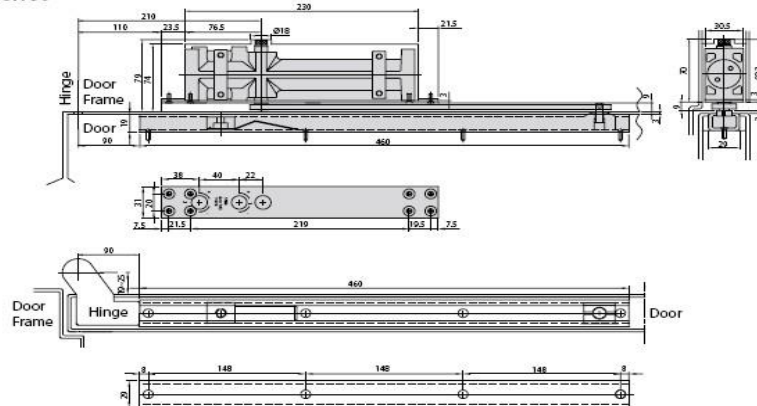

PRODUCT CODE	SIZE	FINISH	
LG.LA804	003	16.150	
PRODUCT	EN 3	Silver	SUPPLIER
DOOR CLOSER		LAILAW GULF LLC	

DESCRIPTION

CONCEALED OVERHEAD DOOR CLOSER

Features:

- Fixed Power Size EN3
- Length 230mm, 56mm width and 32mm thick body
- Adjustable closing speed and latch action
- Controlled closing from 120 degrees.
- Reversible for LH and RH applications.
- Fire Tested to EN1634 up to 60 minutes.
- UL Listed
- Suitable for 44mm minimum door thickness
- Silver Painted finish

Classification

- UL Listed: Certificate no. R19186
- Fire safety: Tested to BS EN1634-1 with certificate no. 144029
  Suitable for 60 min. fire rated doors

IMAGE / TECHNICAL DRAWING

LAILAW GULF LLC
P.O. Box: 185292, 301 Mayfair Building, DIP-1, Dubai, UAE
Tel: 04-8857404 E-mail: info@laidlaw.ae
Website: www.laidlaw.ae

Member : Guild of Architectural Ironmongers

ISO 9001 Certificate number AE87236A