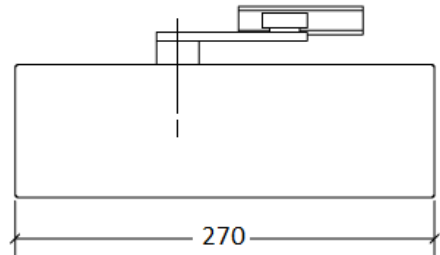

PRODUCT CODE	SIZE	FINISH	
LG.LA802	205	16.150	
PRODUCT		Satin Stainless Steel Grade 316	SUPPLIER
DOOR CLOSER	EN 2 to 5		LIDLAW GULF LLC

DESCRIPTION

SURFACE MOUNTED OVERHEAD DOOR CLOSER

Features

- Adjustable power size EN 2-5
- Adjustable closing and latch action
- Adjustable back check as a standard feature
- Reversible for LH & RH applications
- Suitable up to 1250mm door width
- Suitable up to 100kg door weight
- Silver painted finish body
- Supplied with Cover (LG.LA800C.01.154) in Stainless Steel Grade 304, Satin finish
- Supplied with Fig. 1 arm (LG.LA800A.01.153PVD) in Stainless Steel Grade 304, Satin PVD finish

Classification

- BS EN 1154 : 4/8/2-5/1/1/3
- CE Marked : Approved product, certificate no. 2812-CPR-AD5303
- Fire safety: Suitable for fire rated doors

IMAGE / TECHNICAL DRAWING

Cover
LG.LA800C.01.153
Satin Stainless Steel Finish