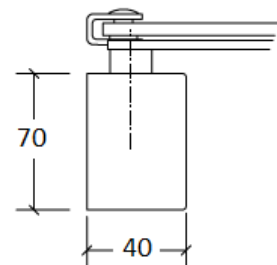

LIDLAW GULF LLC
P.O. Box: 185292, 301 Mayfair Building, DIP-1, Dubai, UAE
Tel: 04-8857404 E-mail: info@laidlaw.ae
Website: www.laidlaw.ae

Member : Guild of Architectural Ironmongers

ISO 9001 Certificate number AE87236A