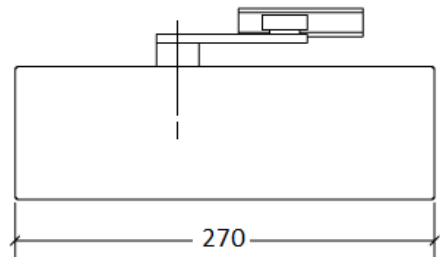

PRODUCT CODE	SIZE	FINISH	
<b>LG.LA802</b>	<b>205</b>	<b>16.150</b>	
PRODUCT		Satin Stainless Steel Grade 304	SUPPLIER
DOOR CLOSER	EN 2 to 5		LIDLAW GULF LLC

**DESCRIPTION**

**SURFACE MOUNTED OVERHEAD DOOR CLOSER**

**Features**

- Adjustable power size EN 2-5
- Adjustable closing and latch action
- Adjustable back check as a standard feature
- Reversible for LH & RH applications
- Suitable up to 1250mm door width
- Suitable up to 100kg door weight
- Silver painted finish body
- Supplied with Cover (LG.LA800C.01.153) in Stainless Steel Grade 304, Satin finish
- Supplied with Fig. 1 arm (LG.LA800A.01.153) in Stainless Steel Grade 304, Satin finish

**Classification**

- BS EN 1154 : 4/8/2-5/1/1/3
- CE Marked : Approved product, certificate no. 2812-CPR-AD5303
- Fire safety: Suitable for fire rated doors

**IMAGE / TECHNICAL DRAWING**

Cover  
LG.LA800C.01.153  
Satin Stainless Steel Finish