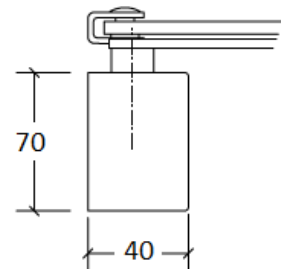

LAILAW GULF LLC
P.O. Box: 185292, 301 Mayfair Building, DIP-1, Dubai, UAE
Tel: 04-8857404 E-mail: info@laidlaw.ae
Website: www.laidlaw.ae

Member : Guild of Architectural Ironmongers

ISO 9001 Certificate number AE87236A