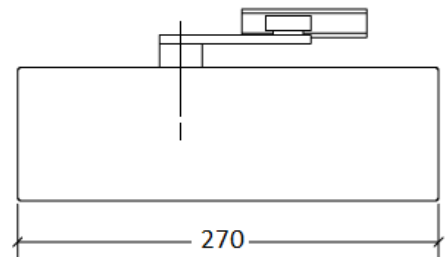

PRODUCT CODE	SIZE	FINISH	
LG.LA801	204	16.150	
PRODUCT		Satin Stainless Steel Grade 316	SUPPLIER
DOOR CLOSER	EN 2 to 4		LAILAW GULF LLC

DESCRIPTION

SURFACE MOUNTED OVERHEAD DOOR CLOSER

Features

- Adjustable power size EN 2-4
- Adjustable closing and latch action
- Reversible for LH & RH applications
- Suitable up to 1100mm door width
- Suitable up to 80kg door weight
- Silver painted finish body
- Supplied with Cover (LG.LA800C.01.154) in Stainless Steel Grade 304, Satin finish
- Supplied with Fig. 1 arm (LG.LA800A.01.153PVD) in Stainless Steel Grade 304, Satin PVD finish

Classification

- BS EN 1154 : 3/8/2-4/1/1/3
- CE Marked : Approved product, certificate no. 2812-CPR-AD5302
- Fire safety: Suitable for fire rated doors

IMAGE / TECHNICAL DRAWING

Cover
LG.LA800C.01.154
Satin Stainless Steel Finish