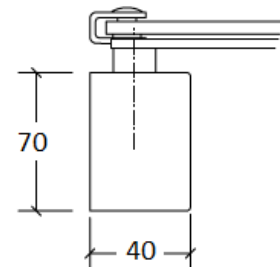

LAILAW GULF LLC
P.O. Box: 185292, 301 Mayfair Building, DIP-1, Dubai, UAE
Tel: 04-8857404 E-mail: info@laidlaw.ae
Website: www.laidlaw.ae

Member : Guild of Architectural Ironmongers

ISO 9001 Certificate number AE87236A