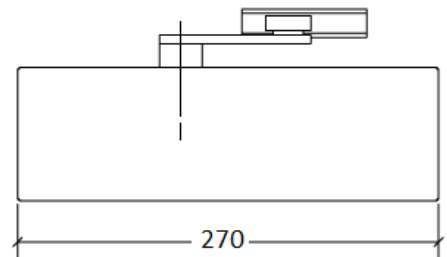

PRODUCT CODE	SIZE	FINISH	
LG.LA801	204	16.150	
PRODUCT		Satin Stainless Steel Grade 304	SUPPLIER
DOOR CLOSER	EN 2 to 4		LAILAW GULF LLC

DESCRIPTION

SURFACE MOUNTED OVERHEAD DOOR CLOSER

Features

- Adjustable power size EN 2-4
- Adjustable closing and latch action
- Reversible for LH & RH applications
- Suitable up to 1100mm door width
- Suitable up to 80kg door weight
- Silver painted finish body
- Supplied with Cover (LG.LA800C.01.153) in Stainless Steel Grade 304, Satin finish
- Supplied with Fig. 1 arm (LG.LA800A.01.153) in Stainless Steel Grade 304, Satin finish

Classification

- BS EN 1154 : 3/8/2-4/1/1/3
- CE Marked : Approved product, certificate no. 2812-CPR-AD5302
- Fire safety: Suitable for fire rated doors

IMAGE / TECHNICAL DRAWING

Cover
LG.LA800C.01.153
Satin Stainless Steel Finish