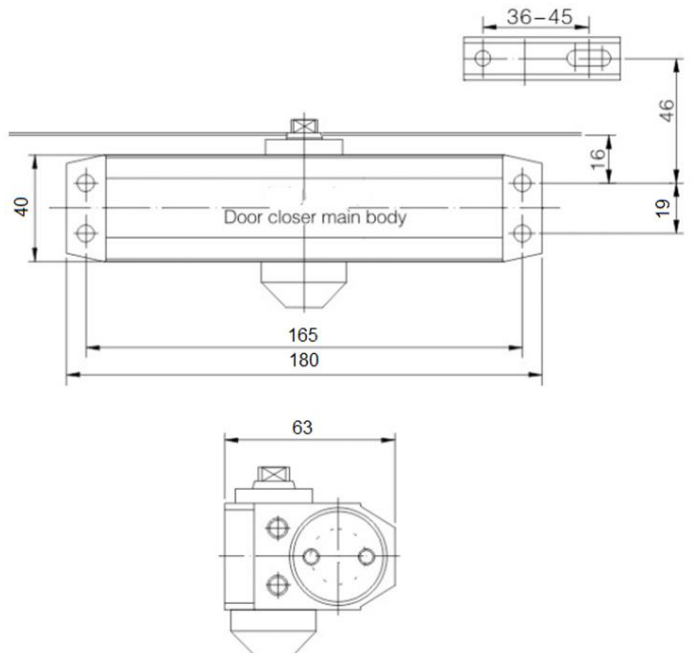

PRODUCT CODE	SIZE	FINISH	
LG.LA8110	003	16.150	
PRODUCT	EN Size 3	Silver	SUPPLIER
DOOR CLOSER		LAILAW GULF LLC	

**DESCRIPTION**

**SURFACE MOUNTED  
OVERHEAD DOOR CLOSER**

**Features:**

- Power size EN 3
- Suitable from 40 to 60kg door weight
- Suitable up to 950mm door width
- Adjustable closing and latch action
- Reversible for LH & RH applications
- Supplied with standard scissor arm
- Silver painted finish

**Classification**

- Tested to BS EN 1154
- CE Marked : Approved product
- Certifire Certificate number: CF5928 with classification codes: 4/8/3/1/1/3
- Fire safety: Suitable for fire rated doors

**IMAGE / TECHNICAL DRAWING**